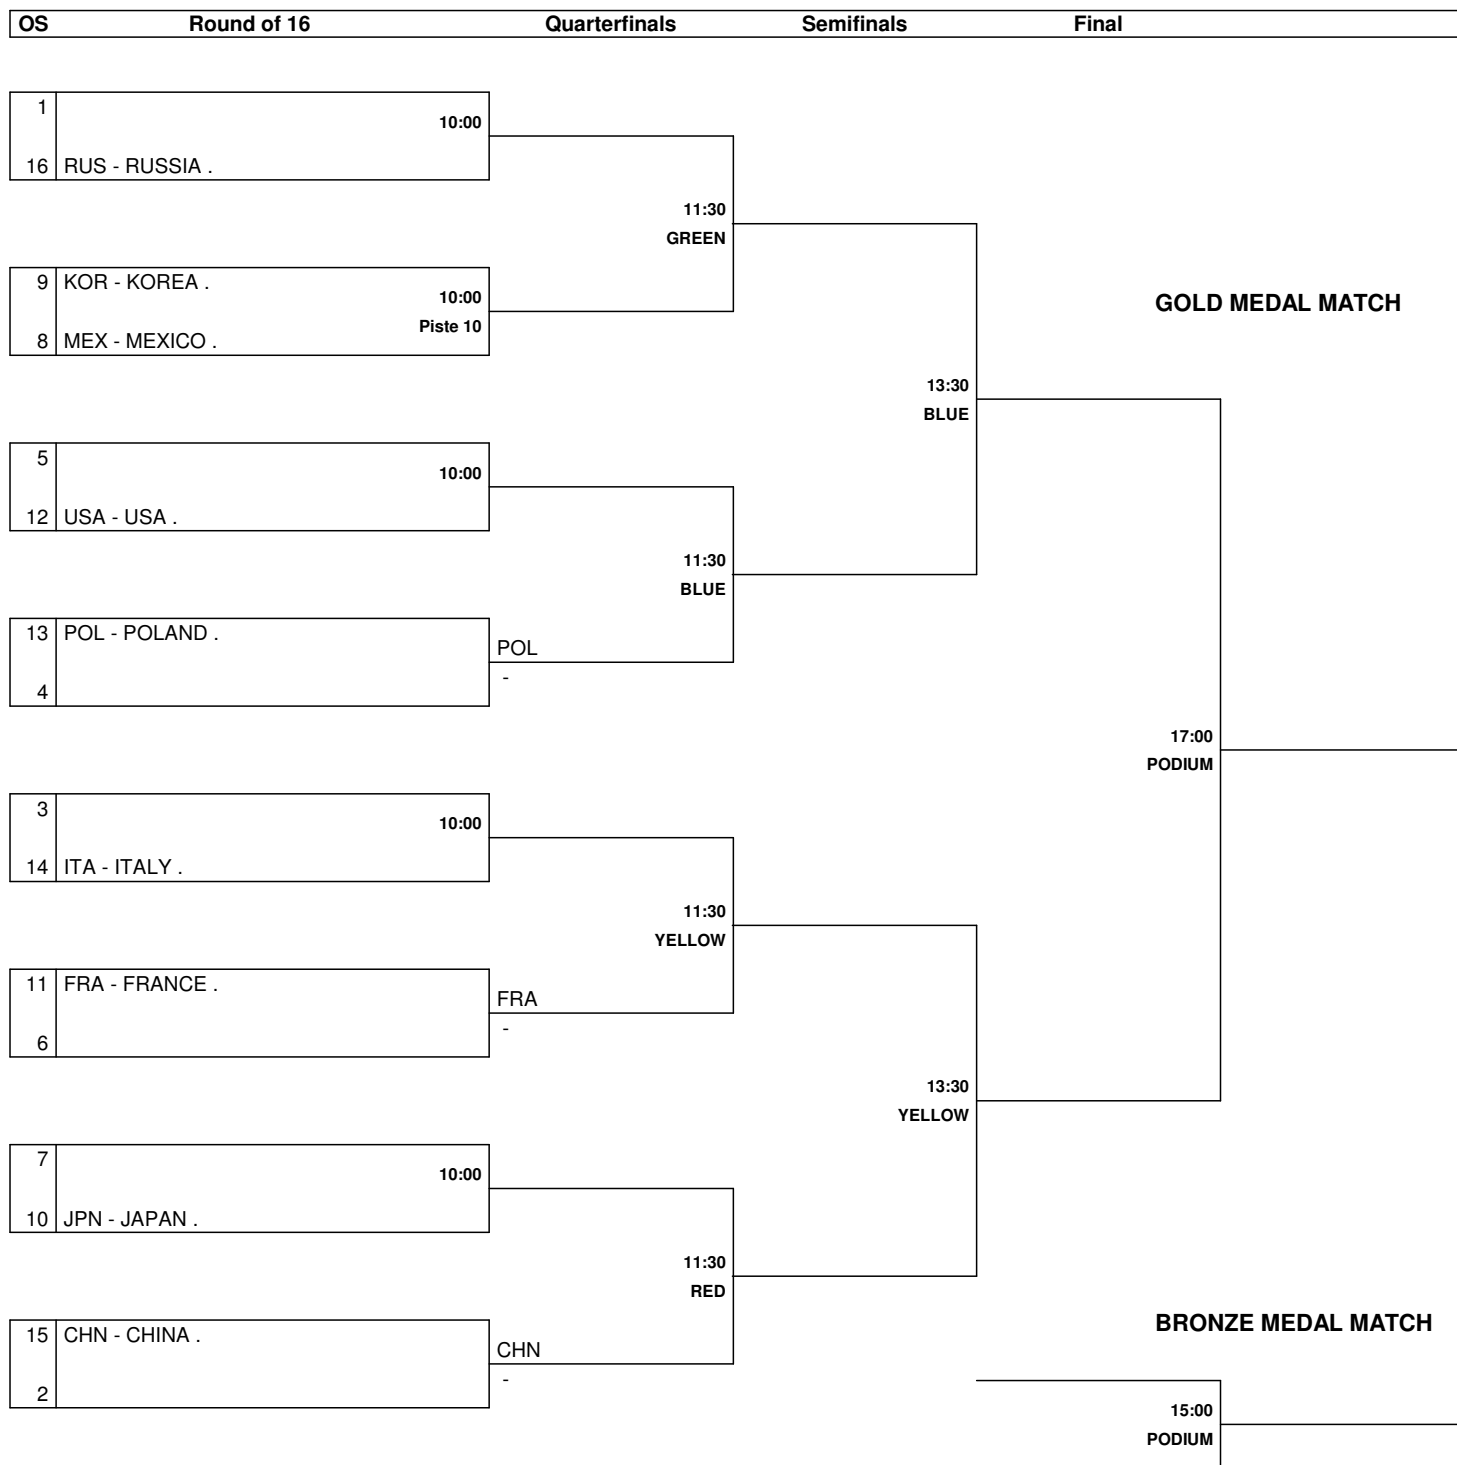

Direct Elimination Table

LEGEND
OS Olympic Seeding